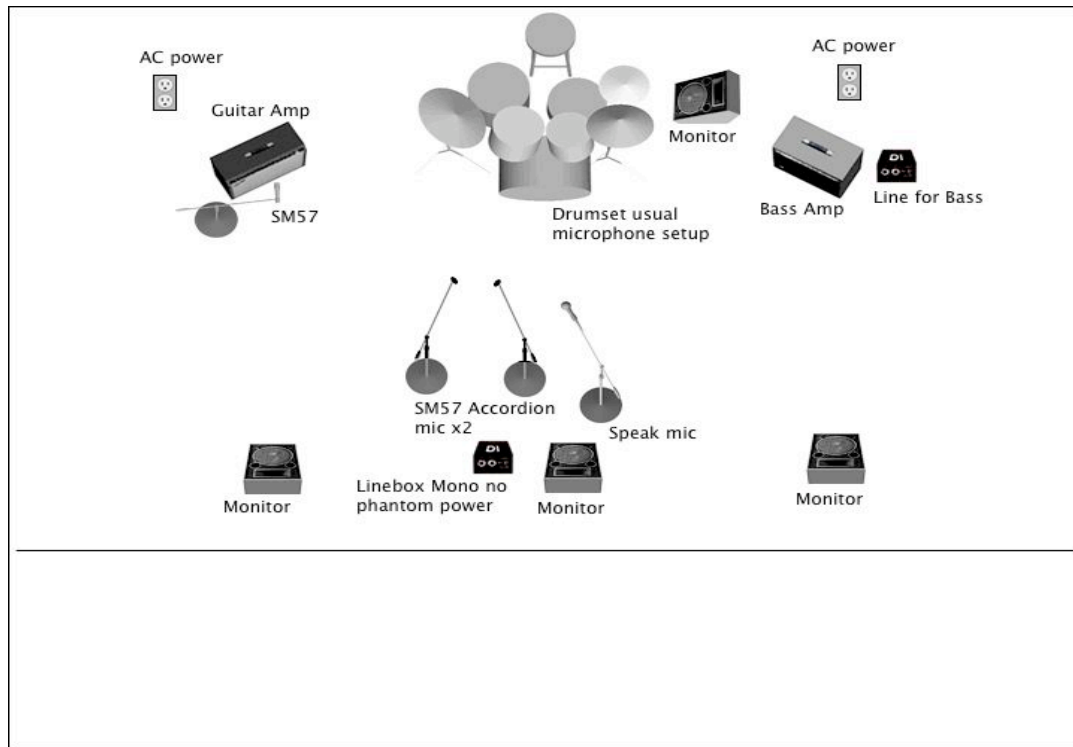

Stageplot and equipment

Johan Kullberg and his rumble band
info@markuskarlsson.se

Requests for equipment

OBS! OBS! Very important!!!!

- **Drumset:** Pearl, Yamaha or similar (Bassdrum, snaredrum, hi hat, 3 toms, cymbals, chair)
- **Guitar amp Tube amp :** Peavy classic, fender or similar tubeamp.
- **Bass amp :** Ampeg, Trace eliot or similar

Other equipment

- Main Performance Amplification with sound engineer.
- 1 speaker mic
- 2 mics for accordion (left right side)
- 1 mono line in front
- Drum mics for : Bass drum, snare, hi hat, toms, cymbals.
- Guitar amp mic SM57
- Line for Bass amp
- 4 Monitors